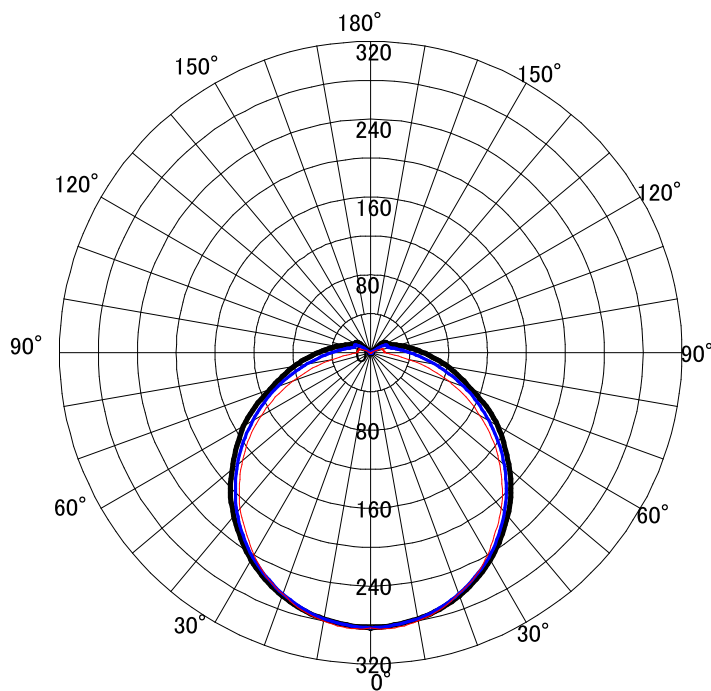

### 配光曲線図

— A-A  
 — B-B  
 — C-C

光度 cd/1000lm

| 光度(cd/1000lm) |     |     |     |
|---------------|-----|-----|-----|
|               | A-A | B-B | C-C |
| -180°         | 0   | 0   | 0   |
| -170°         | 0   | 0   | 0   |
| -160°         | 0   | 0   | 0   |
| -150°         | 0   | 0   | 0   |
| -140°         | 0   | 0   | 0   |
| -130°         | 14  | 0   | 0   |
| -120°         | 19  | 0   | 14  |
| -110°         | 24  | 12  | 18  |
| -100°         | 36  | 13  | 25  |
| -90°          | 54  | 14  | 40  |
| -80°          | 80  | 40  | 66  |
| -70°          | 110 | 85  | 102 |
| -60°          | 151 | 130 | 140 |
| -50°          | 186 | 172 | 179 |
| -40°          | 219 | 209 | 214 |
| -30°          | 246 | 240 | 243 |
| -20°          | 266 | 264 | 264 |
| -10°          | 278 | 280 | 278 |
| 0°            | 283 | 283 | 283 |

| 光度(cd/1000lm) |     |     |     |
|---------------|-----|-----|-----|
|               | A-A | B-B | C-C |
| 0°            | 283 | 283 | 283 |
| 10°           | 278 | 280 | 278 |
| 20°           | 266 | 264 | 264 |
| 30°           | 246 | 240 | 243 |
| 40°           | 219 | 209 | 214 |
| 50°           | 186 | 172 | 179 |
| 60°           | 151 | 130 | 140 |
| 70°           | 110 | 85  | 102 |
| 80°           | 80  | 40  | 66  |
| 90°           | 54  | 14  | 40  |
| 100°          | 36  | 13  | 25  |
| 110°          | 24  | 12  | 18  |
| 120°          | 19  | 0   | 14  |
| 130°          | 14  | 0   | 0   |
| 140°          | 0   | 0   | 0   |
| 150°          | 0   | 0   | 0   |
| 160°          | 0   | 0   | 0   |
| 170°          | 0   | 0   | 0   |
| 180°          | 0   | 0   | 0   |